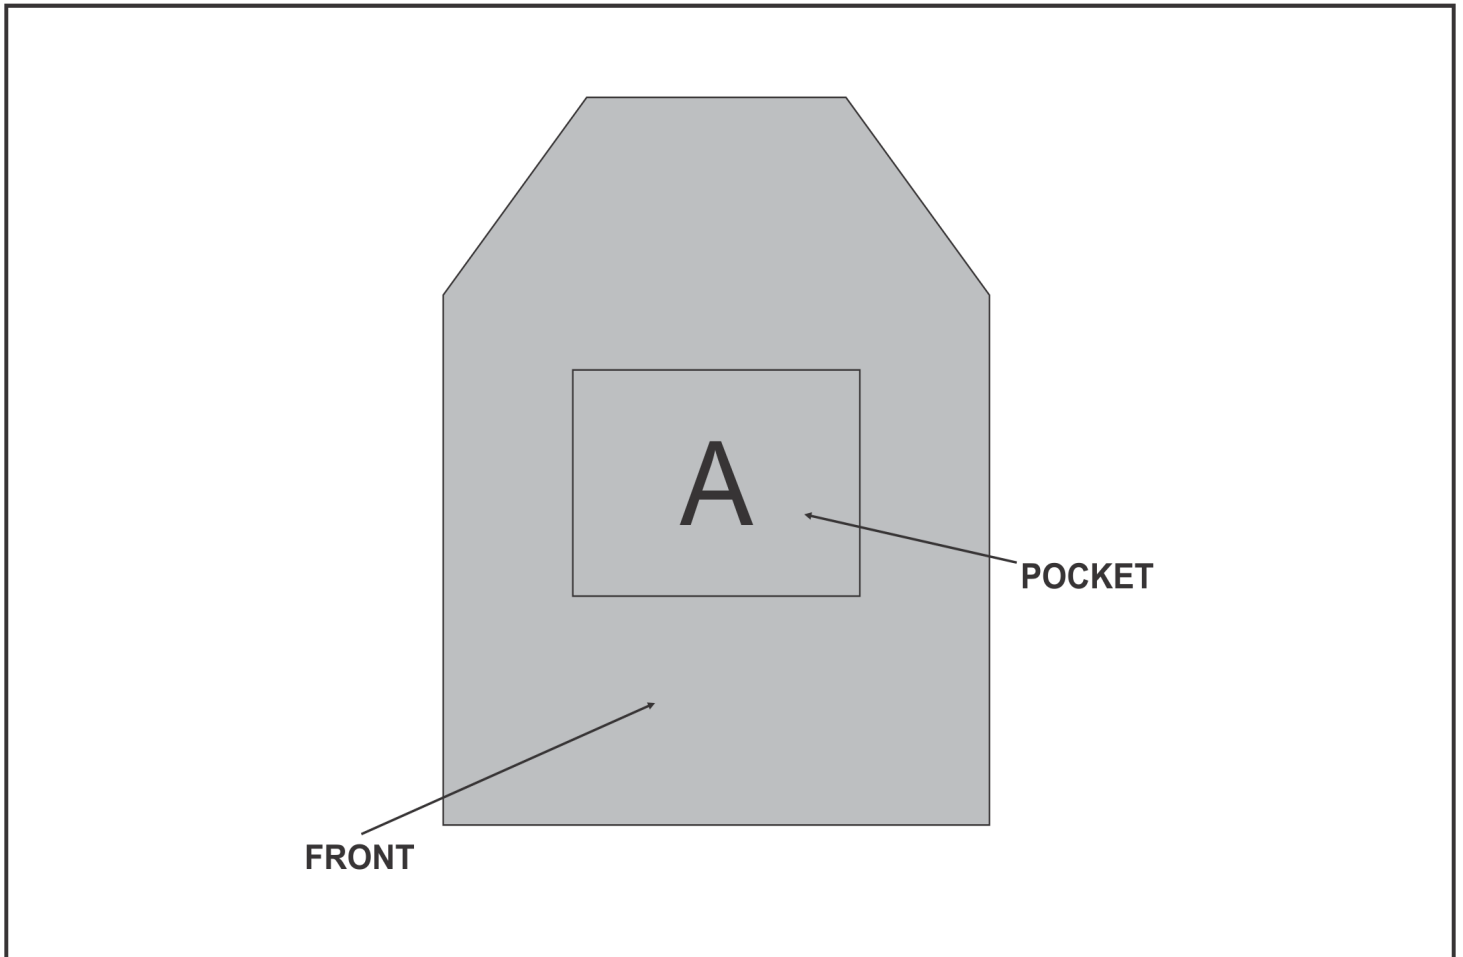

SG-HP-83-G

PPS Hoppla Wynberg Front Pocket Apron

Need to know:

Includes 1-Position Sublimation (setup fees apply)

- Please Note: We cannot guarantee 100% logo Alignment on all Brandable Panels.

Branding Options:

Position	Branding Method (Branding Code)	No. of Colours	Dimension
A	Custom Sublimation A (CPSUB-A)	Full Colour	940mm wide x 771mm high